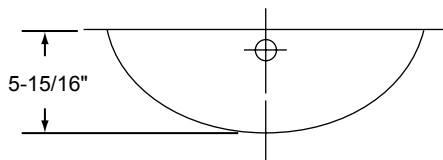

OPTIONAL ACCESSORIES

Mounting Hardware: LKUCLIP8

SINK DIMENSIONS*

Model Number	Overall		Inside Bowl			Cutout in Countertop	Minimum Cabinet Size
	L	W	L	W	D		
ELUH1812	21	15	18 9/16	12 1/2	5 15/16	See Template **	27
	533 (mm)	381 (mm)	471 (mm)	318 (mm)	151 (mm)		686 (mm)

*Length is left to right. Width is front to back.

**Template packed with every sink.

Model ELUH1812 Illustrated

Installation Profile of ELUH Single Bowl Model
The template provided with each ELUH sink provides the only type of installation recommended by Elkay.