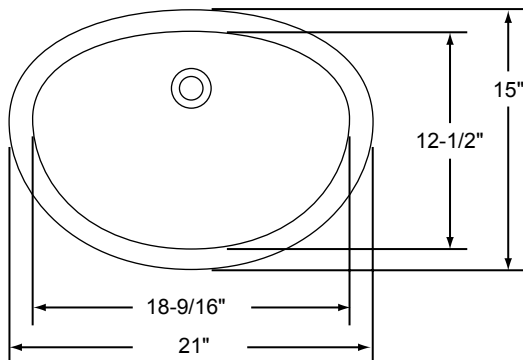

OTHER

Drain Opening: 1-1/2" (38mm), 2-1/4" (57mm) O.D at top of countersink. Arranged for standard lavatory type drain fitting.

Overflow: Sink comes with overflow assembly.

Note: All Elkay custom design undermount sinks are designed to affix easily to the underside of any solid surface countertop.

OPTIONAL ACCESSORIES

Mounting Hardware: LKUCLIP8

SINK DIMENSIONS*

Model Number	Overall		Inside Bowl			Cutout in Countertop	Minimum Cabinet Size
	L	W	L	W	D		
ELUH1812	21	15	18 9/16	12 1/2	5 15/16	See Template **	27
	533 (mm)	381 (mm)	471 (mm)	318 (mm)	151 (mm)		686 (mm)

*Length is left to right. Width is front to back.

**Template packed with every sink.

Model ELUH1812 Illustrated

Installation Profile of ELUH Single Bowl Model
The template provided with each ELUH sink provides the only type of installation recommended by Elkay.