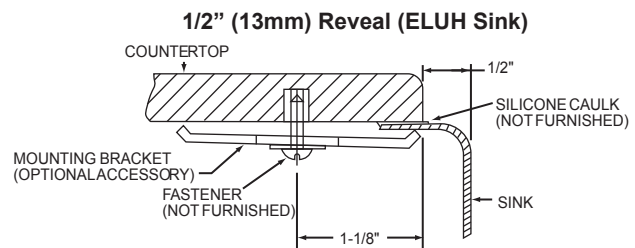

OPTIONAL ACCESSORIES

Mounting Hardware: LKUCLIP8

SINK DIMENSIONS*

Model Number	Overall		Inside Bowl			Cutout in Countertop	Minimum Cabinet Size
	L	W	L	W	D		
ELUH1812	21	15	18 9/16	12 1/2	5 15/16	See Template **	27
	533 (mm)	381 (mm)	471 (mm)	318 (mm)	151 (mm)		686 (mm)

*Length is left to right. Width is front to back.

**Template packed with every sink.

Model ELUH1812 Illustrated

Installation Profile of ELUH Single Bowl Model
The template provided with each ELUH sink provides the only type of installation recommended by Elkay.